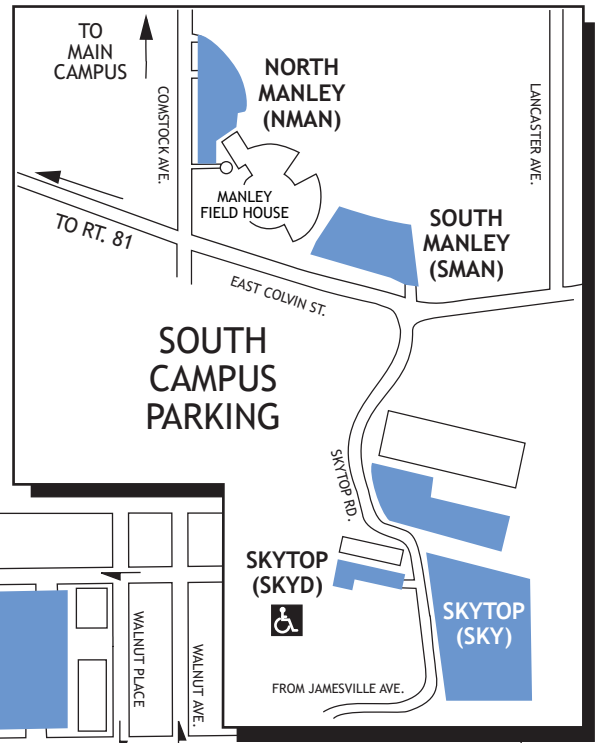

Syracuse University Carrier Dome Parking Guide

MAP KEY

- EVENT PARKING
- DISABLED ACCESS
- SU GUARD BOOTH
- BARRIER
- ONE WAY

ONLY SELECTED BUILDING ARE SHOWN

Not all lots are available for all events.

Most campus lots are season only for football and men's basketball.

RT. 81

EXIT 18